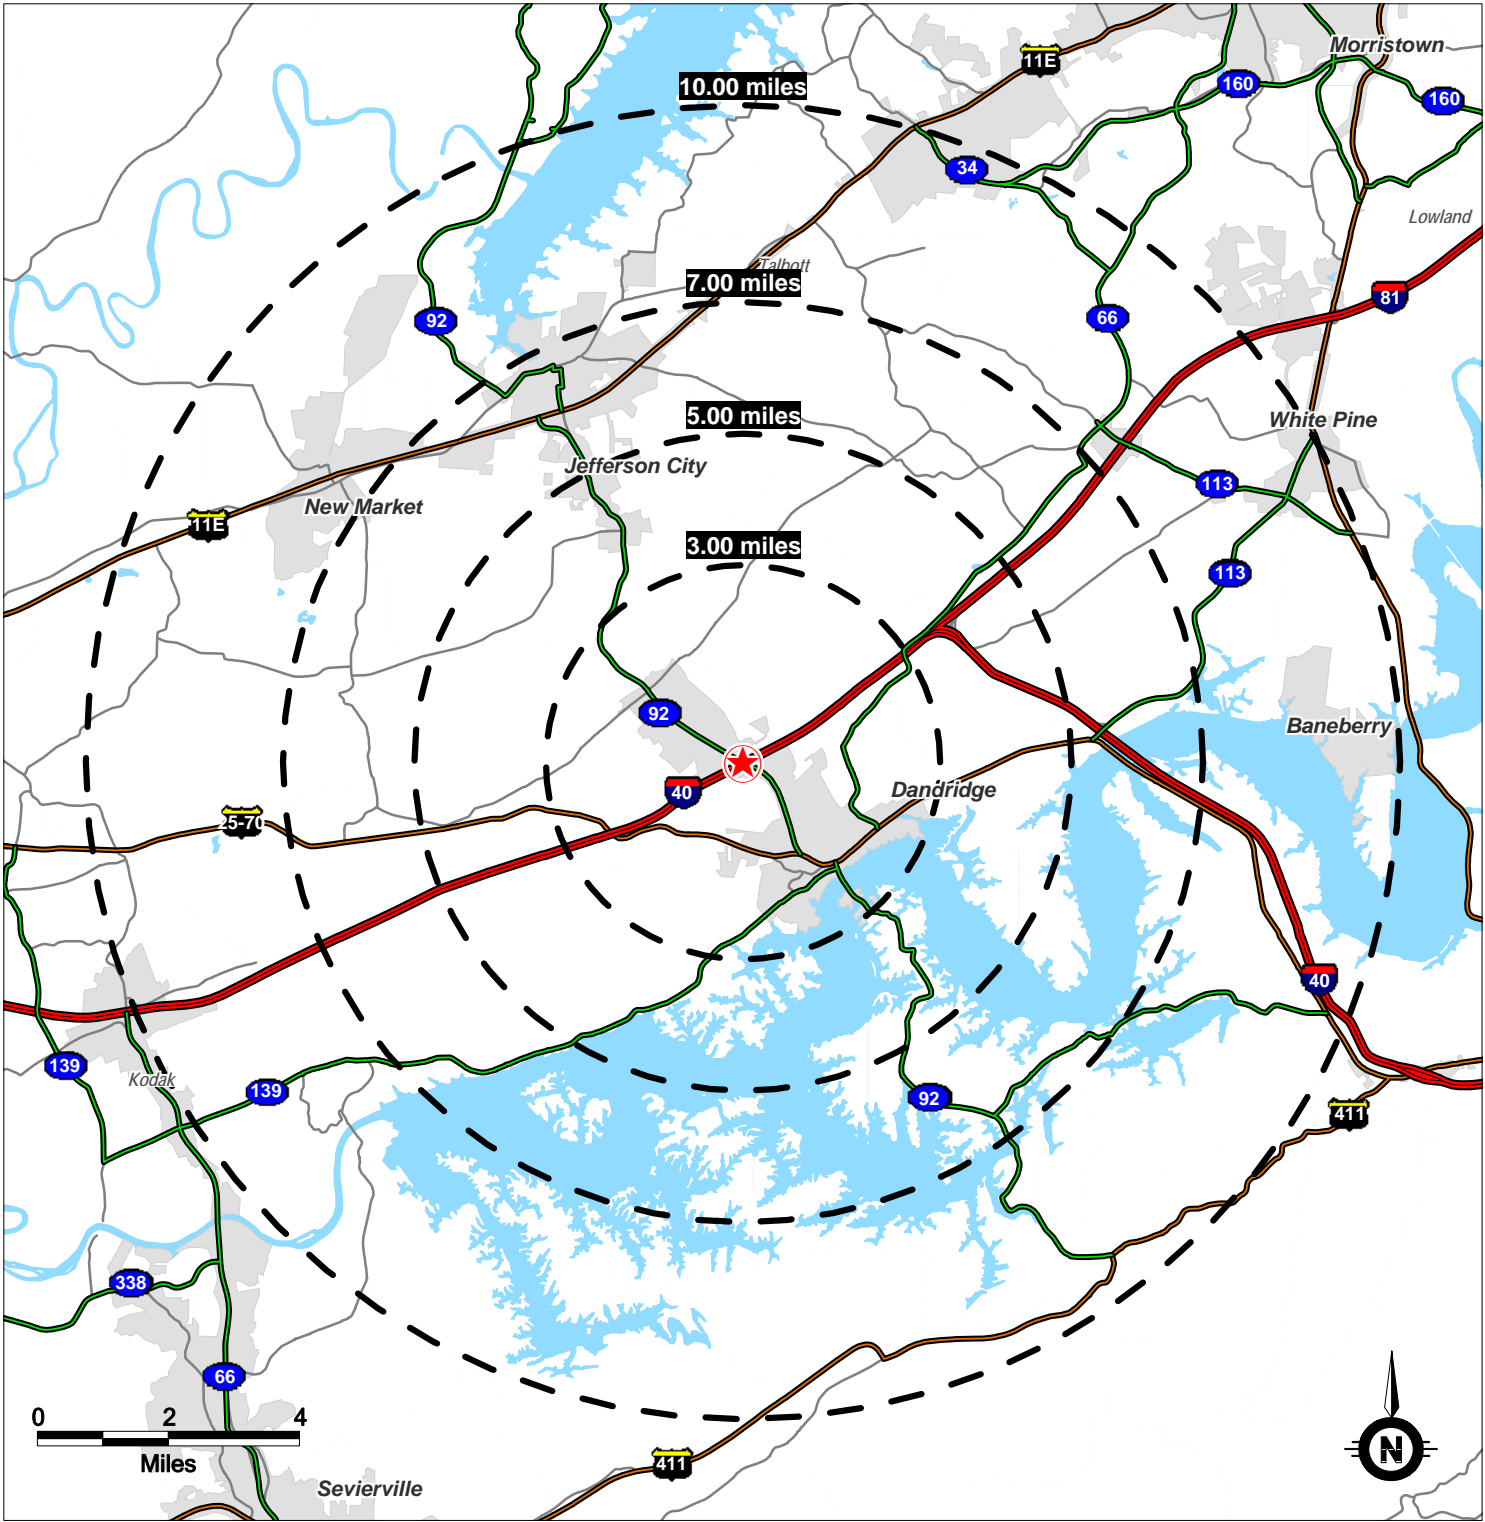

Lat: 36.1395 Lon: -83.2685 Zoom: 32.08 mi Logos are for identification purposes only and may be trademarks of their respective companies.

©2011, The Shopping Center Group, LLC, Nashville, TN (615) 259-0200. All Rights Reserved.

Radius Rings I-40 (Exit 417) & TN 92 Dandridge, TN

Prepared for:

Prepared by:

This map was produced using data from private and government sources deemed to be reliable. The information herein is provided without representation or warranty.