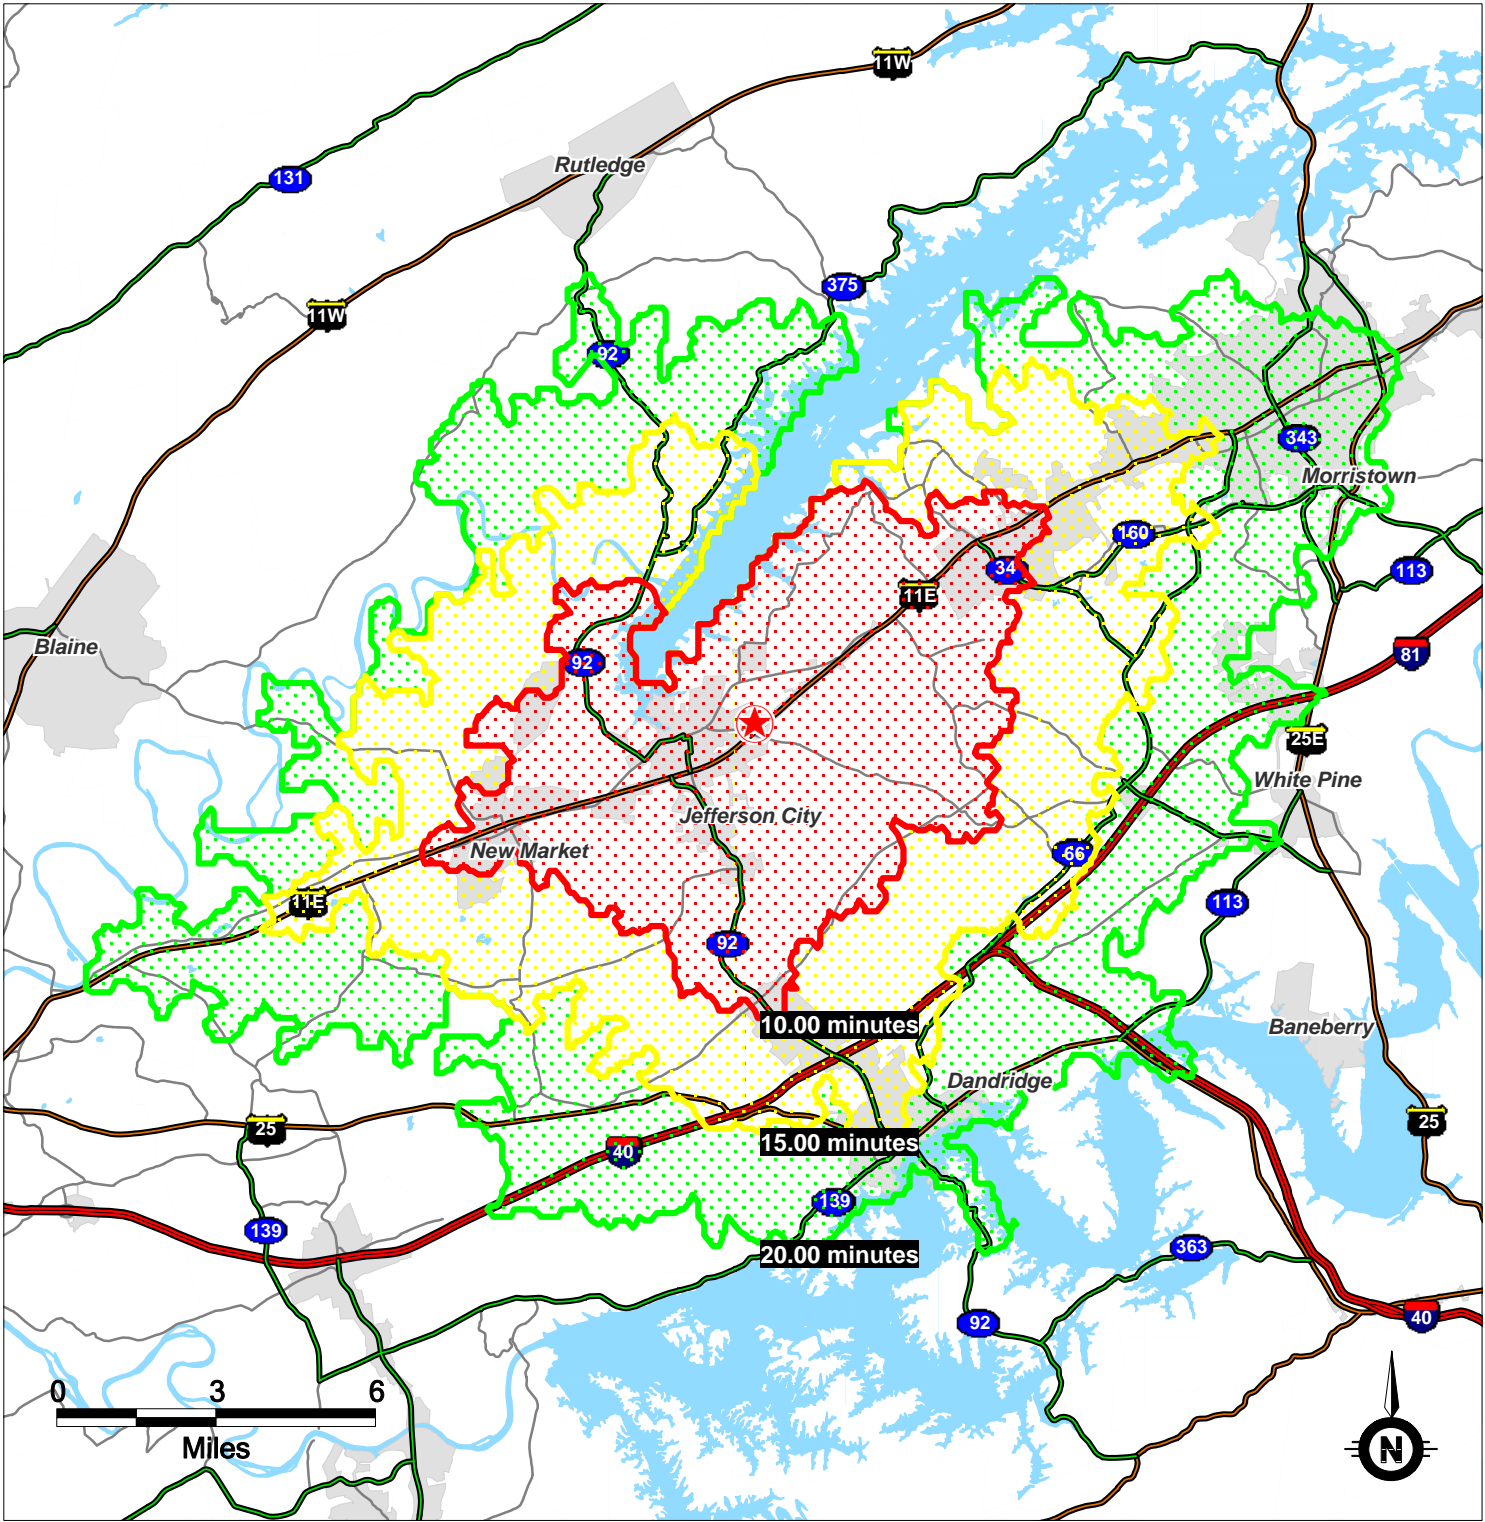

Lat: 36.1395 Lon: -83.2685 Zoom: 32.08 mi Logos are for identification purposes only and may be trademarks of their respective companies.

©2011, The Shopping Center Group, LLC, Nashville, TN (615) 259-0200. All Rights Reserved.

Drive Times US 11E & N. Chucky Pike Jefferson City, TN

Prepared for:

Prepared by:

This map was produced using data from private and government sources deemed to be reliable. The information herein is provided without representation or warranty.