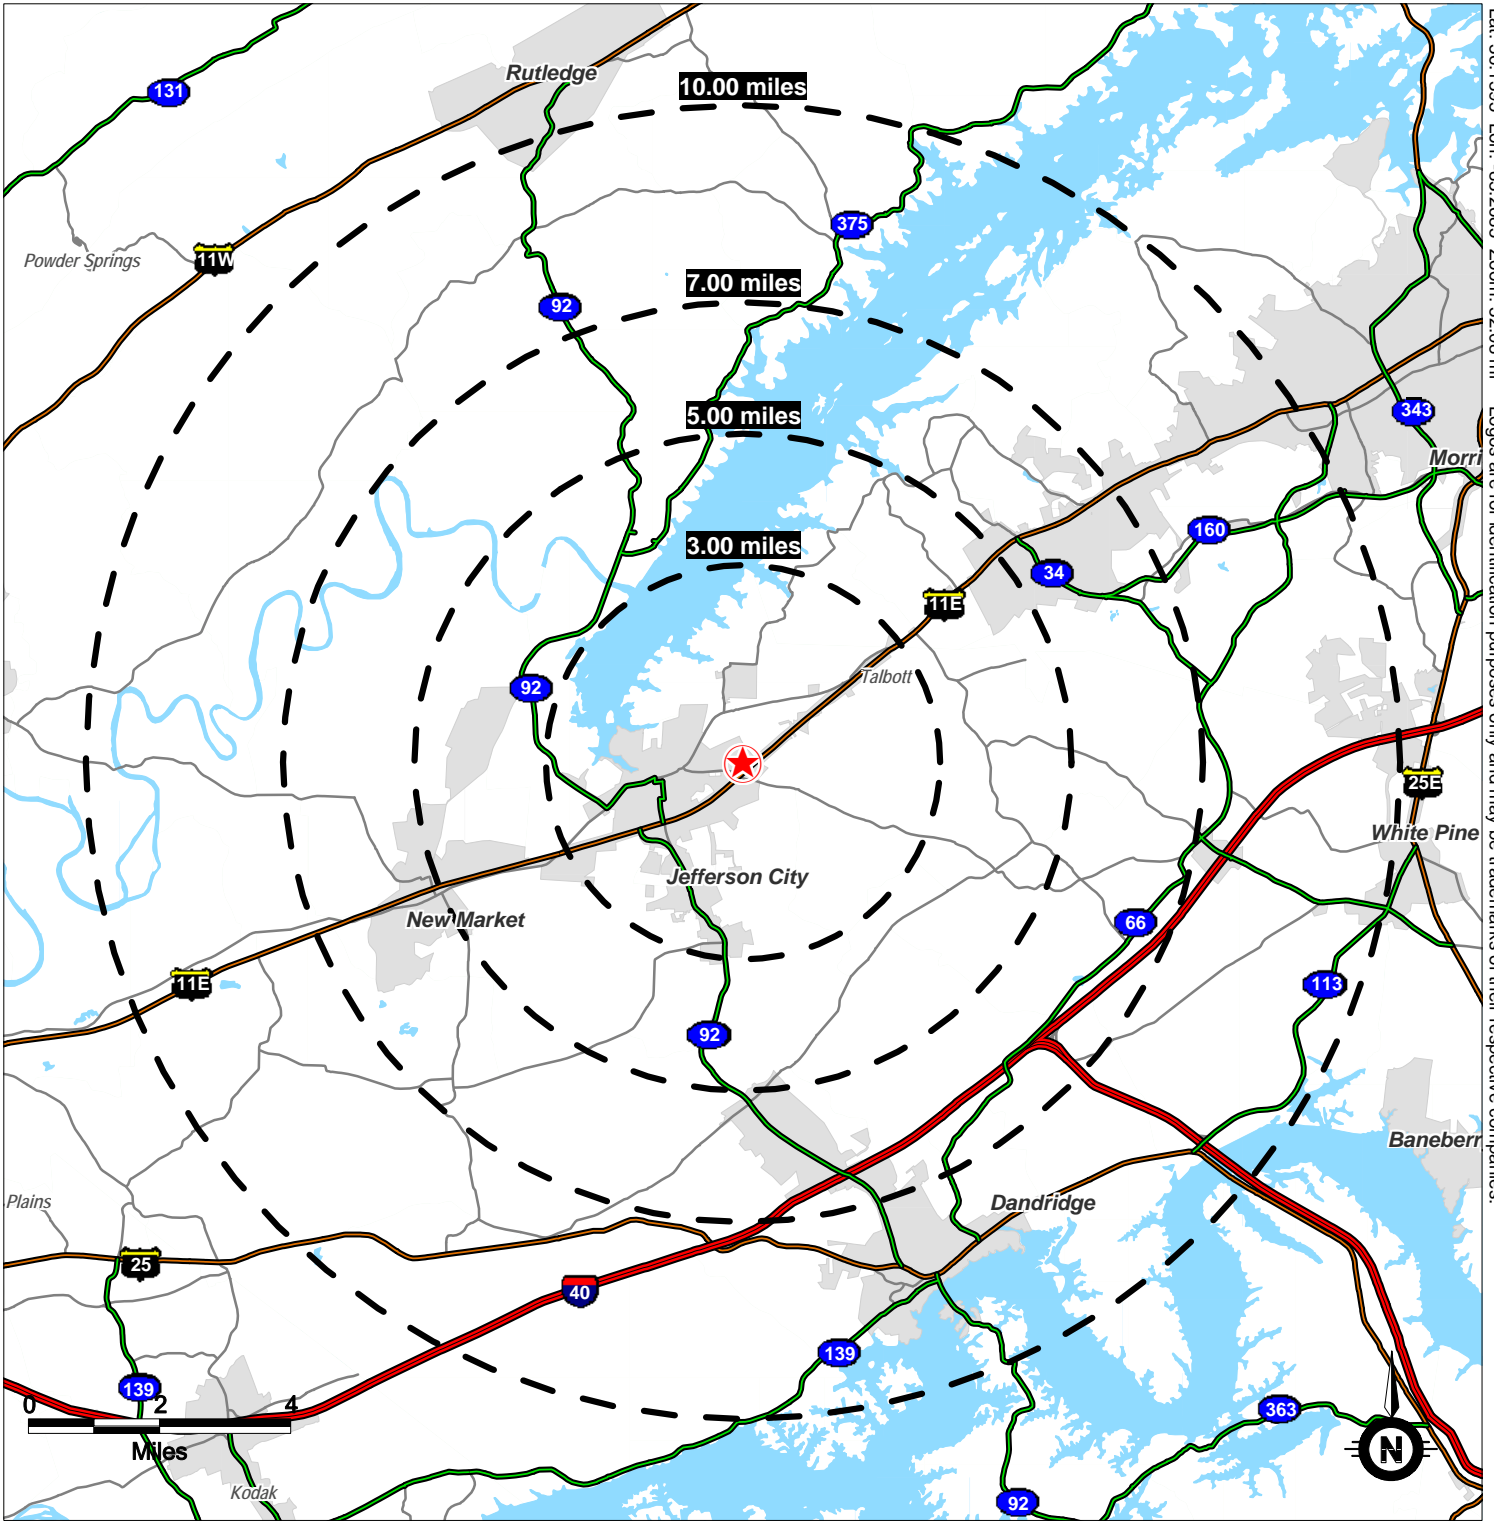

Lat: 36.1395 Lon: -83.2685 Zoom: 32.08 mi Logos are for identification purposes only and may be trademarks of their respective companies.

©2011, The Shopping Center Group, LLC, Nashville, TN (615) 259-0200. All Rights Reserved.

## Radius Rings US 11E & N. Chucky Pike Jefferson City, TN

Prepared for:

Prepared by:

This map was produced using data from private and government sources deemed to be reliable. The information herein is provided without representation or warranty.