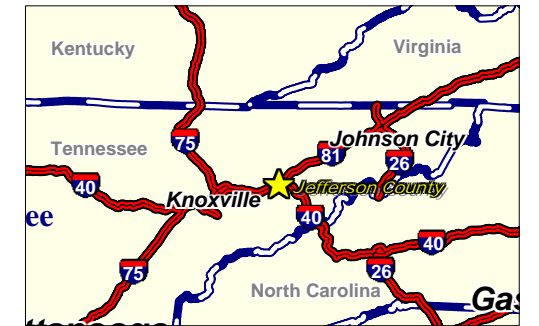

Jefferson County Tennessee

2011

Prepared for:

SCHOOLS IN JEFFERSON COUNTY, TN

Organized by Enrollment

Public School	Grades	Enrollment
1 Jefferson County High School	9-12	2277
2 White Pine Elementary School	PK-8	837
3 Dandridge Elementary School	PK-5	777
4 Jefferson Elementary School	PK-5	748
5 Rush Strong Elementary School	PK-8	640
6 Jefferson Middle School	6-8	620
7 Maury Middle School	6-8	579
8 Piedmont Elementary School	PK-5	441
9 New Market Elementary School	PK-5	356
10 Talbott Elementary School	PK-5	233

Lat: 36.0774 Lon: -83.489 Zoom: 24.27 mi. Logos are for identification purposes only and may be trademarks of their respective companies.